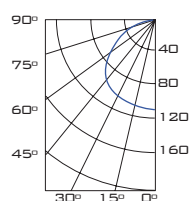

NEVADA SPOTLIGHT

GX53 | 13W

MATERIAL: ALUMINIUM			COLOURS	
IP65	CLASS 1	0.1m		
			MATT BLACK	MATT SILVER

DESCRIPTION	ORDER CODE	SOURCE
-------------	------------	--------

SPOTLIGHT

511917
 511900

GX53
13W
220~240V
50/60-Hz

LIGHTING DISTRIBUTION

WARM WHITE
GX53-13W GXD113 i

M	LUX
0.5	453
1	113
1.5	50
2	28

$\theta = 110^\circ$

MAX. CD: 113