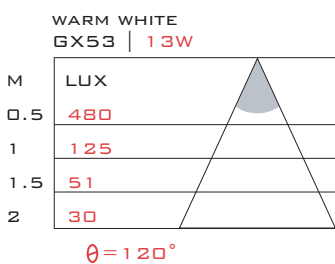

LIGHTING DISTRIBUTION