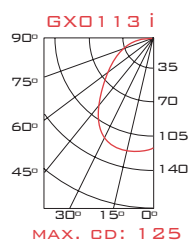

PLANET IP64

GX53 | 13W

MATERIAL: ZINC ALLOY			COLOURS	
IP64	CLASS 2	0.1m		
			Ø130MM	MATT CHROME

DESCRIPTION

ORDER CODES

SOURCE

DOWNLIGHT - FIXED
WITH REFLECTOR

510484
 510477

GX53
13W
220~240V
50/60-Hz

LIGHTING DISTRIBUTION

REFLECTOR