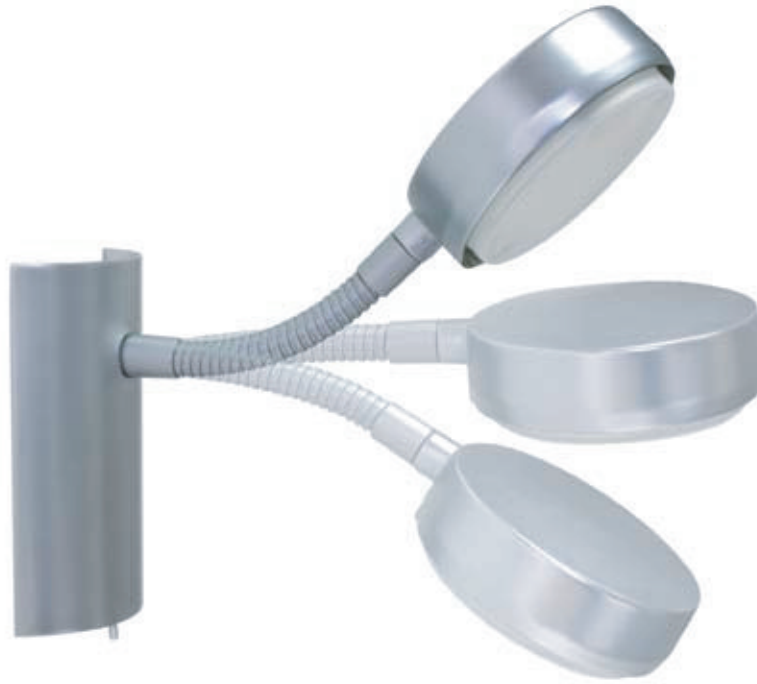

SALSA FLEXIBLE ARM

GX53 | 9W

MATERIAL: METAL AND ZINC ALLOY		COLOURS	
CLASS 1	0.1m		
		ON/OFF	MATT CHROME

DESCRIPTION

ORDER CODE

SOURCE

WALL LAMP
FLEXIBLE ARM
WITH PIN SWITCH

512549

GX53
9W
220~240V
50/60-Hz

LIGHTING DISTRIBUTION