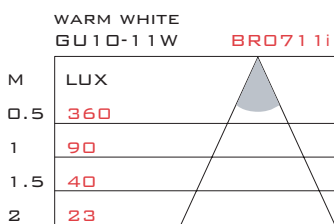

VOG DIRECTIONAL

GU10 | 11W

MATERIAL: ZINC ALLOY				COLOURS		
IP23	CLASS 2	0.1m				
			Ø75MM	MATT WHITE	BRASS	MATT CHROME

DESCRIPTION	ORDER CODE	SOURCES
-------------	------------	---------

DOWNLIGHT - DIRECTIONAL

-  512341
-  510071
-  512327

GU10
11W
220~240V
50/60-Hz

LIGHTING DISTRIBUTION

$\theta = 118^\circ$ $\theta = 115^\circ$

MAX. CD: 90