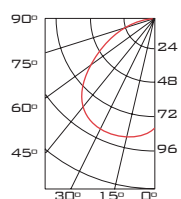

-  512341
-  510071
-  512327

GU10
11W
220~240V
50/60-Hz

LIGHTING DISTRIBUTION

$\theta = 118^\circ$ $\theta = 115^\circ$

MAX. CD: 90